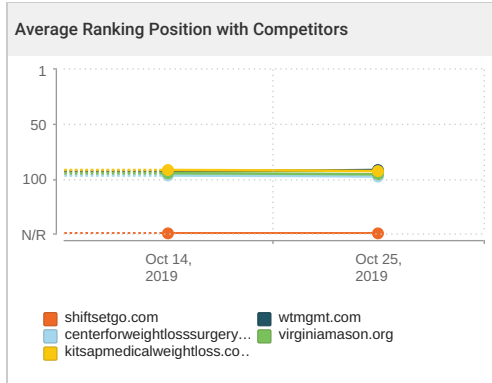

Awesome!
Your site has no technical issues.

67

Total Links Scanned

5

Total Pages Scanned

Project Dashboard for <https://shiftsetgo.com> (continued)

Site Visibility & Search Rankings

Site Visibility & Search Rankings include 16 different reports representing current visibility and rankings for your website. These reports start at a high level overview moving into more specific ranking analytics as you move down this section. These reports include: Average ranking trends and distribution across major search engines and competitors, and Indexed pages in Google Database.

Average Ranking Position

<p>NOT RANKED</p> <p>Google.com</p>	<p>NOT RANKED</p> <p>Google.com</p>	<p>NOT RANKED</p> <p>Yahoo.com</p>
-------------------------------------	-------------------------------------	------------------------------------

Top 5 Keywords by Rankings

Keyword	Google global searche.	Google.com
Ideal Protein coach.	50	not scanned
Ideal Protein cost	480	-
Ideal Protein	33,100	-
Washington state w	10	-
Washington state w	10	-

Ranking distribution (Organic results)