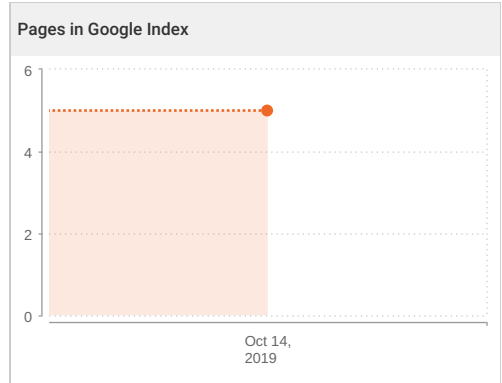

Awesome!
Your site has no technical issues.

67

Total Links Scanned

5

Total Pages Scanned

Project Dashboard for <https://shiftsetgo.com> (continued)

Site Visibility & Search Rankings

Site Visibility & Search Rankings include 16 different reports representing current visibility and rankings for your website. These reports start at a high level overview moving into more specific ranking analytics as you move down this section. These reports include: Average ranking trends and distribution across major search engines and competitors, and Indexed pages in Google Database.

Average Ranking Position

<p>NOT RANKED</p> <p>Google.com</p>	<p>NOT RANKED</p> <p>Google.com</p>	<p>NOT RANKED</p> <p>Yahoo.com</p>
-------------------------------------	-------------------------------------	------------------------------------