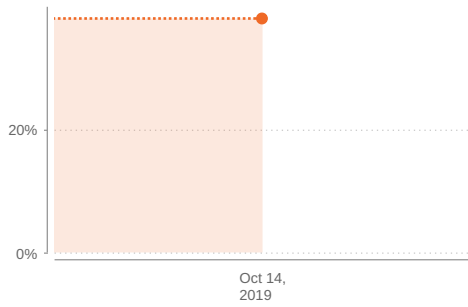

Site Optimization Overview

38%

Site optimization

21 issues found

6 pages with issues

5 total pages analysed

Site Optimization over Time

On-site Issues over Time

Landing Pages by Page Optimization

1 PAGE REQUIRE OPTIMIZ.

- 1 - poorly optimized landing..
- 0 - unexceptionally optimize.
- 0 - well optimized landing p..

Top 5 best optimized landing pages

Landing page	Score	Critical issues
Home	20%	4