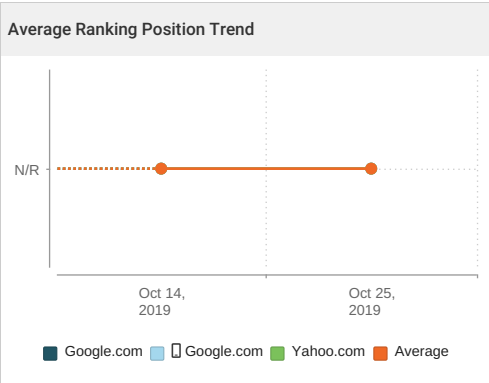

Awesome!
Your site has no technical issues.

67

Total Links Scanned

5

Total Pages Scanned

Project Dashboard for <https://shiftsetgo.com> (continued)

Site Visibility & Search Rankings

Site Visibility & Search Rankings include 16 different reports representing current visibility and rankings for your website. These reports start at a high level overview moving into more specific ranking analytics as you move down this section. These reports include: Average ranking trends and distribution across major search engines and competitors, and Indexed pages in Google Database.

Average Ranking Position

<p>NOT RANKED</p> <p>Google.com</p>	<p>NOT RANKED</p> <p>Google.com</p>	<p>NOT RANKED</p> <p>Yahoo.com</p>
-------------------------------------	-------------------------------------	------------------------------------