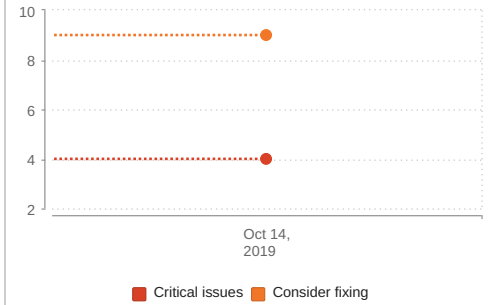

Site Optimization Overview

38%

Site optimization

21 issues found

6 pages with issues

5 total pages analysed

Site Optimization over Time

On-site Issues over Time

Landing Pages by Page Optimization

1 PAGE REQUIRE OPTIMIZ.

- 1 - poorly optimized landing..
- 0 - unexceptionally optimize.
- 0 - well optimized landing p..

Top 5 best optimized landing pages

Landing page	Score	Critical issues
Home	20%	4

Landing Page Issues over Time

Technical Audit

No Broken Links and Images

No Server Issues

No Page Access Issues

No Broken JS and CSS Files

No Mixed Content Issues

Broken Links

Awesome!
Your site has no technical issues.

67

Total Links Scanned

5

Total Pages Scanned

Project Dashboard for <https://shiftsetgo.com> (continued)

Site Visibility & Search Rankings

Site Visibility & Search Rankings include 16 different reports representing current visibility and rankings for your website. These reports start at a high level overview moving into more specific ranking analytics as you move down this section. These reports include: Average ranking trends and distribution across major search engines and competitors, and Indexed pages in Google Database.