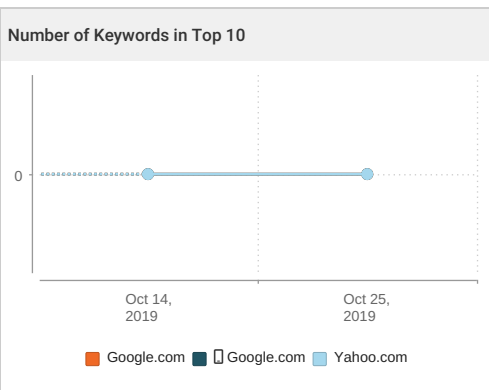

Project Dashboard for <https://shiftsetgo.com> (continued)

Site Visibility & Search Rankings

Site Visibility & Search Rankings include 16 different reports representing current visibility and rankings for your website. These reports start at a high level overview moving into more specific ranking analytics as you move down this section. These reports include: Average ranking trends and distribution across major search engines and competitors, and Indexed pages in Google Database.

Average Ranking Position

NOT RANKED Google.com	NOT RANKED Google.com	NOT RANKED Yahoo.com

Top 5 Keywords by Rankings

Keyword	Google global searche.	Google.com
Ideal Protein coach.	50	not scanned
Ideal Protein cost	480	-
Ideal Protein	33,100	-
Washington state w	10	-
Washington state w	10	-

Ranking distribution (Organic results)

0	0
Top 1	Top 10
0	0
Top 5	Top 20
0	0
	Top 30

0 results found for 25 keywords in 3 SEs.

Ranking distribution (Google's SERP features)

0	0
Top 1	Top 10
0	0
Top 5	Top 20
0	0
	Top 30

0 results found for 25 keywords in 2 SEs.