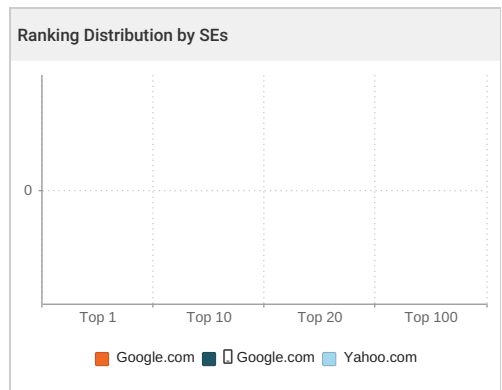

Awesome!
Your site has no technical issues.

67

Total Links Scanned

5

Total Pages Scanned

Project Dashboard for <https://shiftsetgo.com> (continued)

Site Visibility & Search Rankings

Site Visibility & Search Rankings include 16 different reports representing current visibility and rankings for your website. These reports start at a high level overview moving into more specific ranking analytics as you move down this section. These reports include: Average ranking trends and distribution across major search engines and competitors, and Indexed pages in Google Database.

Average Ranking Position

<p>NOT RANKED</p> <p>Google.com</p>	<p>NOT RANKED</p> <p>Google.com</p>	<p>NOT RANKED</p> <p>Yahoo.com</p>
-------------------------------------	-------------------------------------	------------------------------------