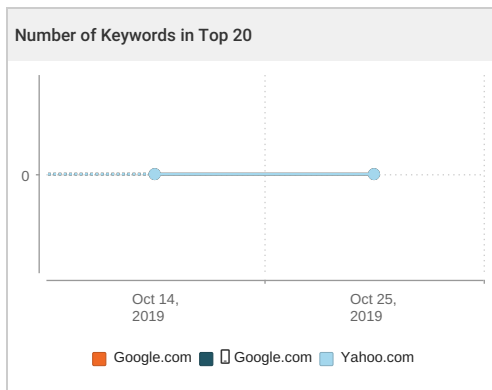

Project Dashboard for <https://shiftsetgo.com> (continued)

Site Visibility & Search Rankings

Site Visibility & Search Rankings include 16 different reports representing current visibility and rankings for your website. These reports start at a high level overview moving into more specific ranking analytics as you move down this section. These reports include: Average ranking trends and distribution across major search engines and competitors, and Indexed pages in Google Database.

Average Ranking Position

NOT RANKED Google.com	NOT RANKED Google.com	NOT RANKED Yahoo.com

Top 5 Keywords by Rankings

Keyword	Google global searche.	Google.com
Ideal Protein coach.	50	not scanned
Ideal Protein cost	480	-
Ideal Protein	33,100	-
Washington state w	10	-
Washington state w	10	-

Ranking distribution (Organic results)

0	0
Top 1	Top 10
0	0
Top 5	Top 20
0	0
	Top 30

0 results found for 25 keywords in 3 SEs.

Ranking distribution (Google's SERP features)

0	0
Top 1	Top 10
0	0
Top 5	Top 20
0	0
	Top 30

0 results found for 25 keywords in 2 SEs.